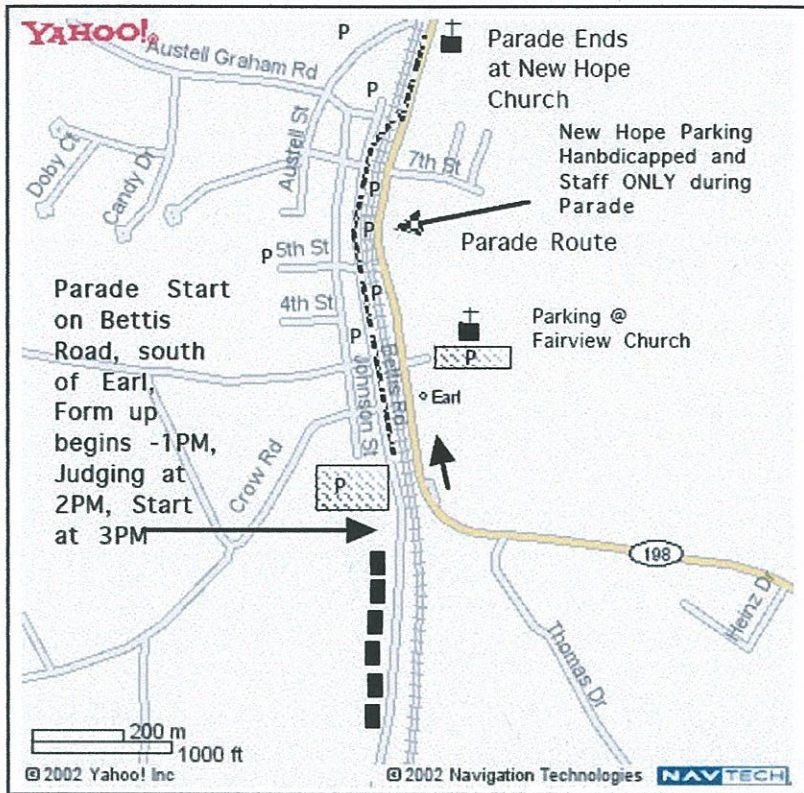

Earl Christmas Parade (Route, Line up and Parking)

Awards:

There will be 5 trophies/plaques given to the best entries. The awards are based on creativity, originality, and relating to the theme of the parade. All entries need to have "Earl Christmas Parade" and the name of who they are representing (company, organization, church, family, etc...) on their entry.